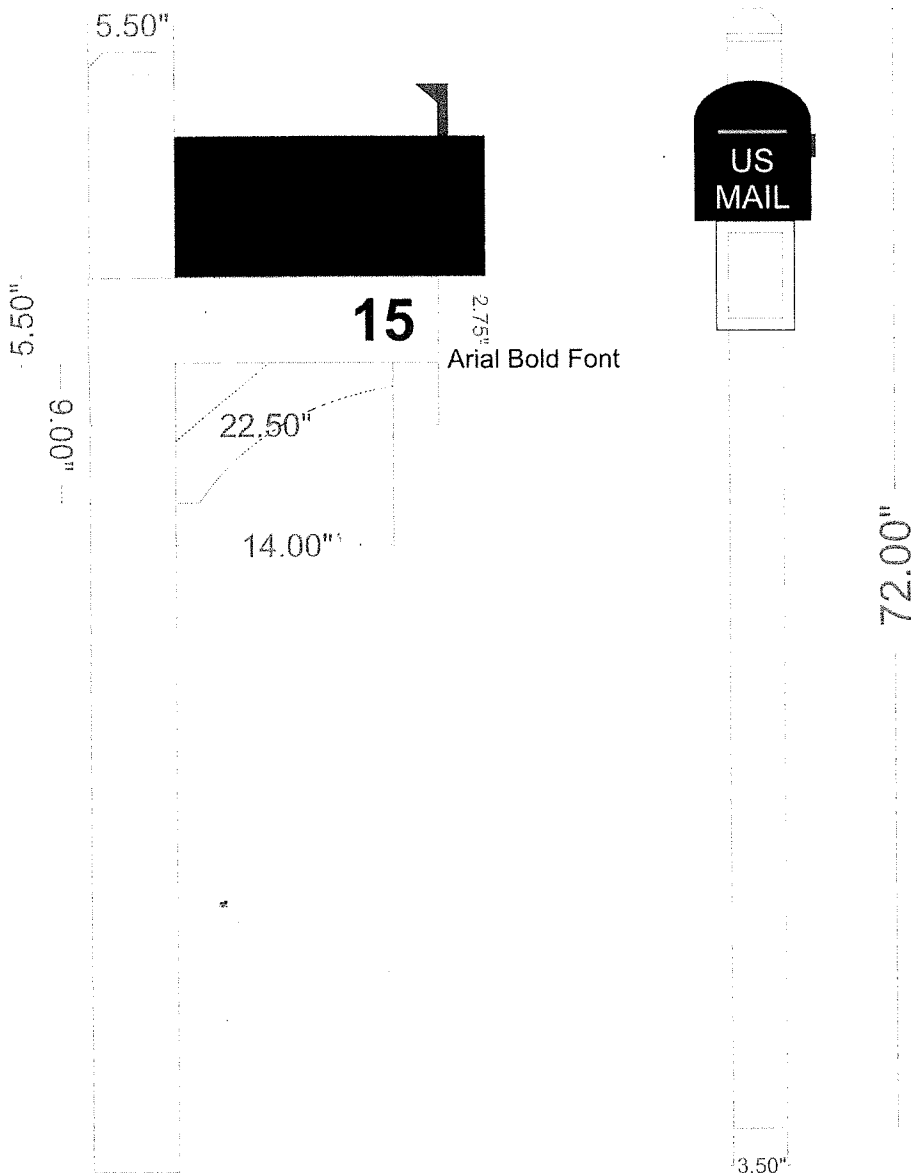

# Ashton Cove Mailbox Guidelines

SW 6126

Navajo White

Interior / Exterior

Locator Number: 264-C5

## Ashton Cove Mailbox Specifics:

Salsbury Industries 4800 Series Heavy Duty (Black)

You can find this mailbox at:

- ✓ Lowes -  
<https://www.lowes.com/pd/SALSBURY-INDUSTRIES-4800-Series-7-5-in-x-9-5-in-Metal-Black-Post-Mount-Mailbox/3513510>
- ✓ Home Depot -  
<https://www.homedepot.com/p/Salsbury-Industries-4800-Series-Post-Mount-Heavy-Duty-Rural-Mailbox-4850BLK/202080038>
- ✓ Wal-Mart -  
<https://www.walmart.com/ip/Salsbury-Industries-Heavy-Duty-Rural-Mailbox/29849331>

## Mailbox Post Details:

- ✓ 5.50" depth x 3.50" width x 72" height Pressure Treated Post (Top Beveled 1" down)
- ✓ Post Color - Sherwin Williams Historic Navajo White

## Mailbox Newspaper Slot:

5.5" high x 4.0" width I.D Newspaper slot made from 3/4" pressure treated wood.

**Mailbox Numbers:** 2.75" height adhesive black cut out numbers. Must be placed on both sides, therefore, you will need two sets of the numbers. Numbers must be installed on the newspaper slot at the bottom right, as presented.