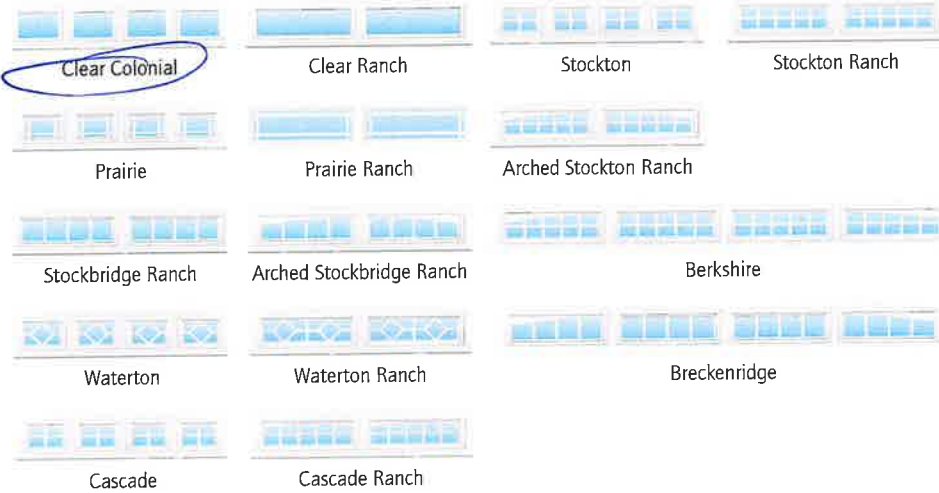

MY Q TECH SUPPORT
800-528-5880

Panel Options

Heights: 6'6" through 10'
Widths: 6' through 20' in 1" increments

Window Options

Snap-In Inserts

Glass Options

Colors

Solid Color Options

Painted Woodtone Color Option

Optional Post Paint Finish*

Raynor's ColorWave™ features 1,500 Sherwin-Williams® next generation post paint system for your garage door.

*Not all colors are available in solar reflective paint, colors that are not available as solar reflective cannot be used on polyurethane doors