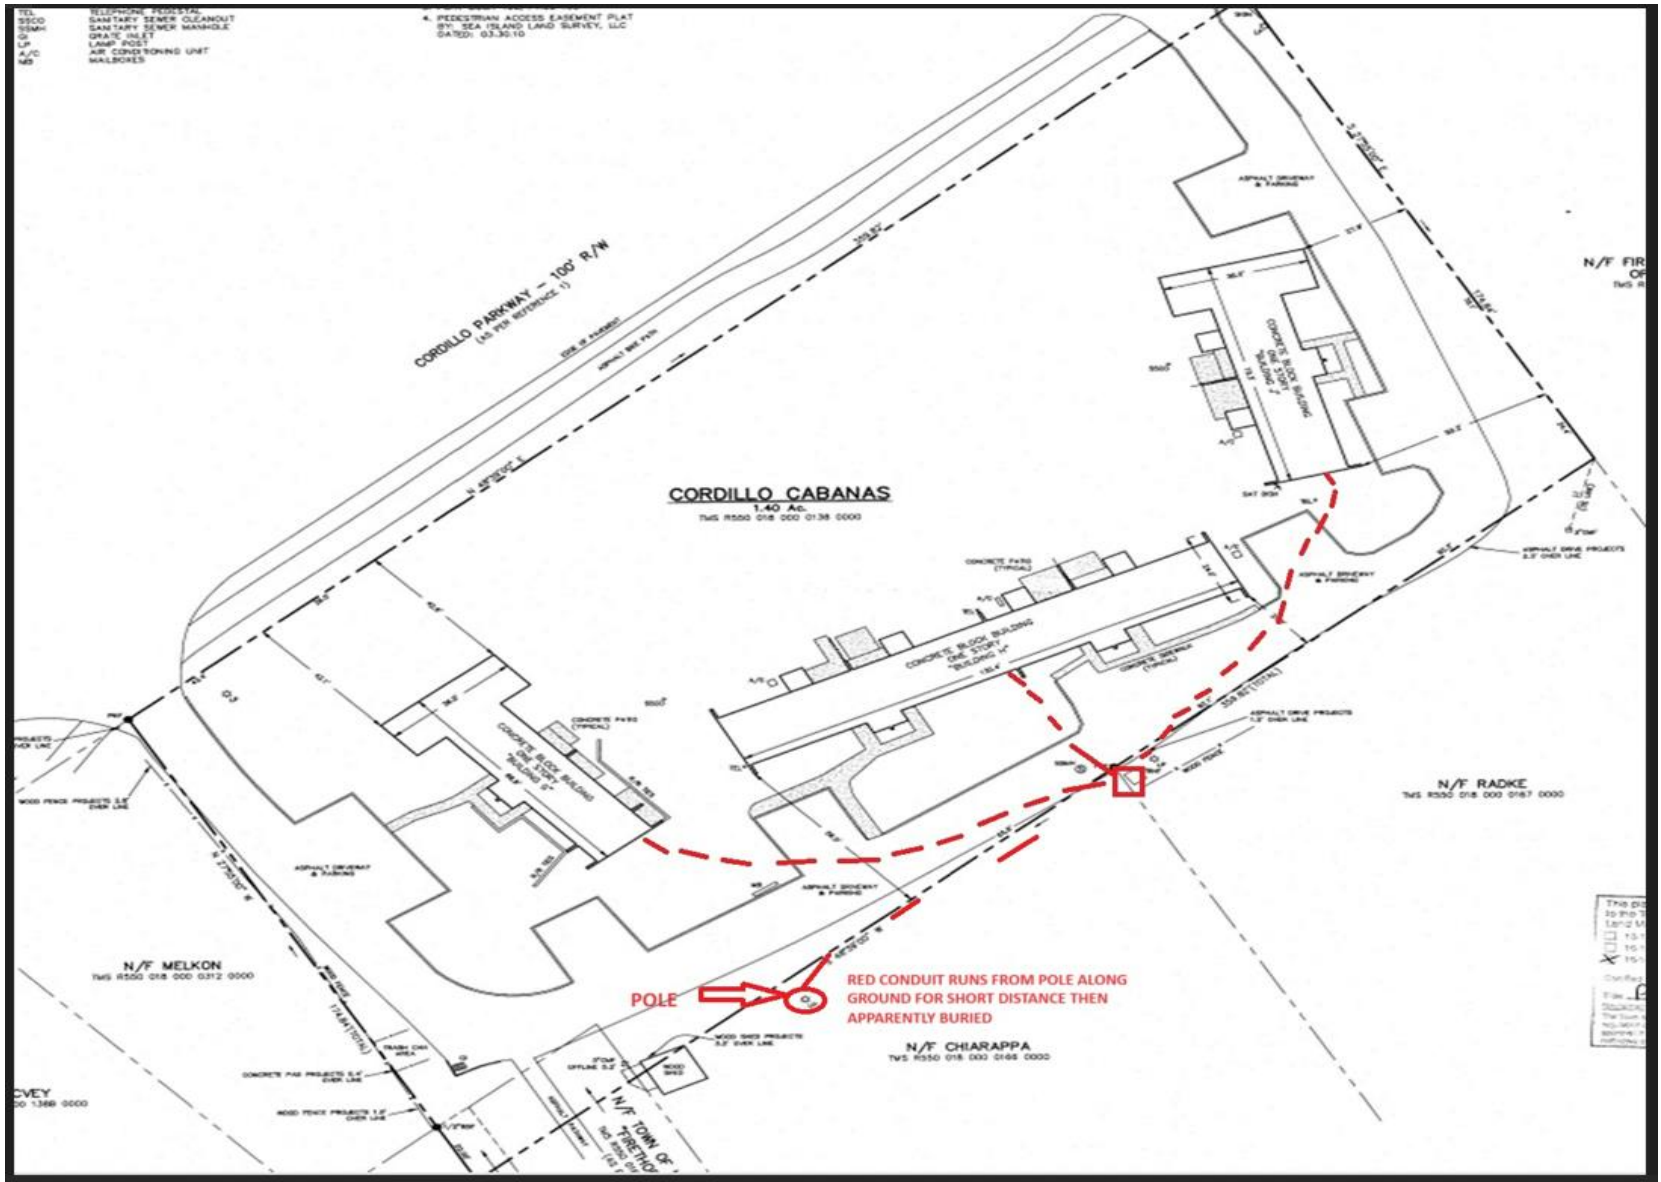

Electric for 211 Cordillo Parkway completed 4 12 24

Box where all the electrical comes together – opposite side of 211 driveway from H building

Same picture, but with no captions

To the J Building – marked by red dots on ground.

**ON left is for J2 and meter on right is J2**

Electric for H Building – runs straight across drive from the Main green electric box

Electric to G Building

Electric between pole on opposite side of drive from H building and the main electric box